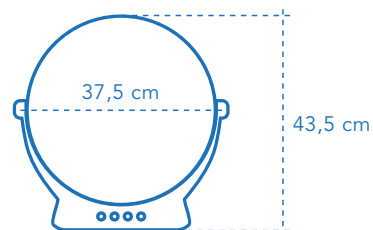

# EML-BOF1240WNWIND | Box

50  
w

61  
db

Timer  
Rotating diffuser

Power: 50W  
Speeds: 3  
Blades: 5  
Size: 37,5cm  
Height: 43,5cm  
Timer: 2 hours  
Air flow rate m<sup>3</sup>/min: 37.51  
Rotating diffuser: Yes  
Motor type: Motor de cobre  
Motor consumption: 39W  
Motor technology: AC  
Finish/material: plástico  
Power supply: 220-240V

Packaging: 385x163x445mm  
EAN code: 8435483838499