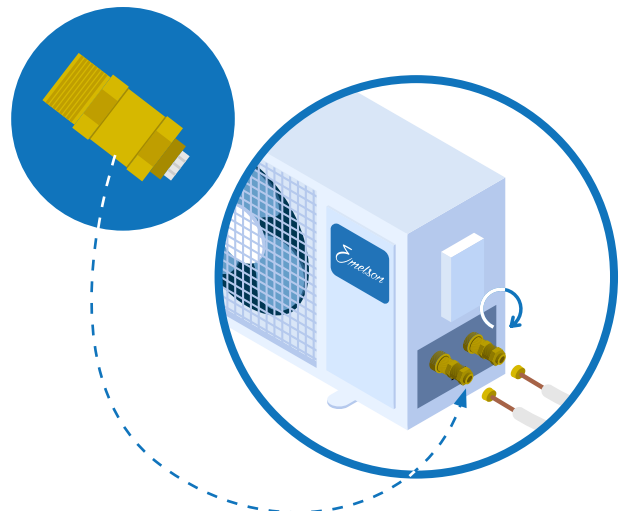

## Everything that you need for putting in air march conditioned

Thanks to the **Quick Connection** you can install the split and outdoor unit of the air conditioner in an easy and safe way, as well as saving time and money.

### Easy

- It includes all the necessary elements for the installation.
- Simple assembly, no works required.
- No specific tool is needed for the installation (no pressure gauges, no gas recuperator, no vacuum pump).

### Sure

- No risk of leakage (thanks to Quick Connection valves)
- Facilities with the best guarantee of use and comfort.
- Total tightness guaranteed.

### Saving

- Easy installation, only 20 minutes.
- Without needing to make a vacuum.

RANGE HOME

ACCESSORIES  
**Quick Connection**

GIA-SK5M1438-ESTCD-P

Power	Pipeline	Metres	EAN
2.250 /3.000 frg.	1/4" - 3/8"	5	8435483808386